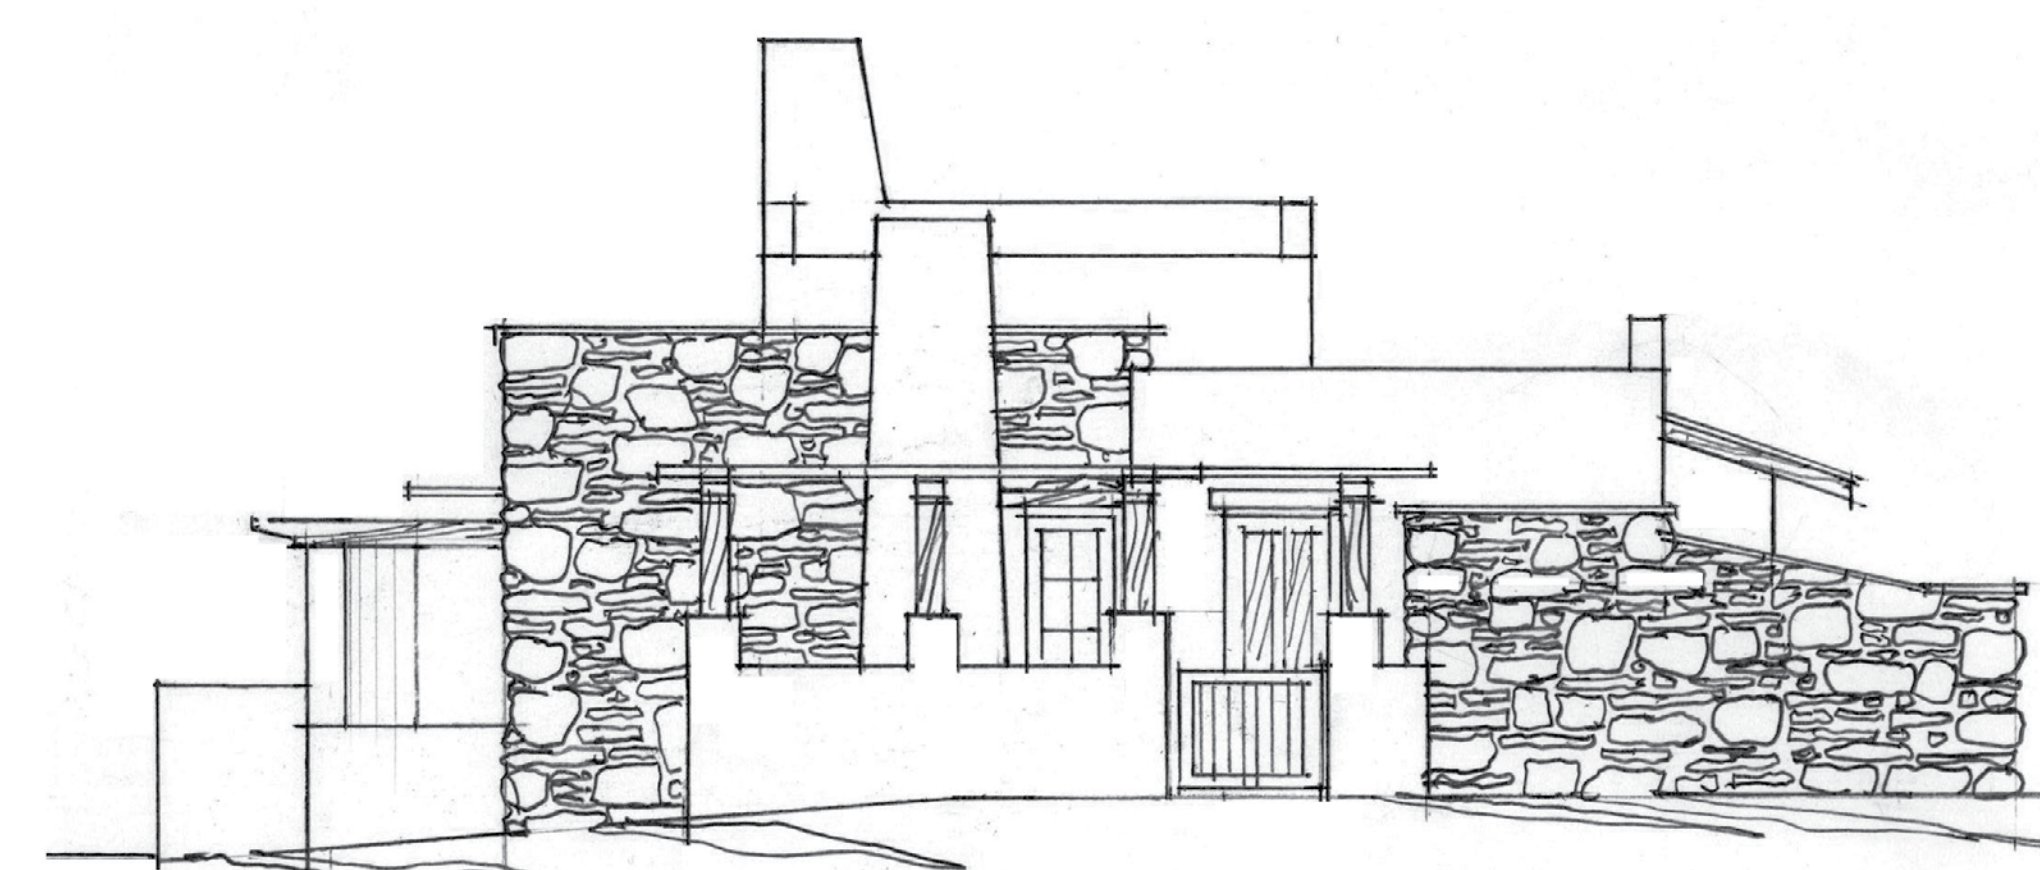

Front Elevation

Main Casita
1,000 sf

Lock Off Casita
550 sf

Rear Elevation

Left Elevation

Right Elevation

HACIENDA

1,550 sf total

PALISADE CASITA VILLAGE
GATEWAY CANYONS