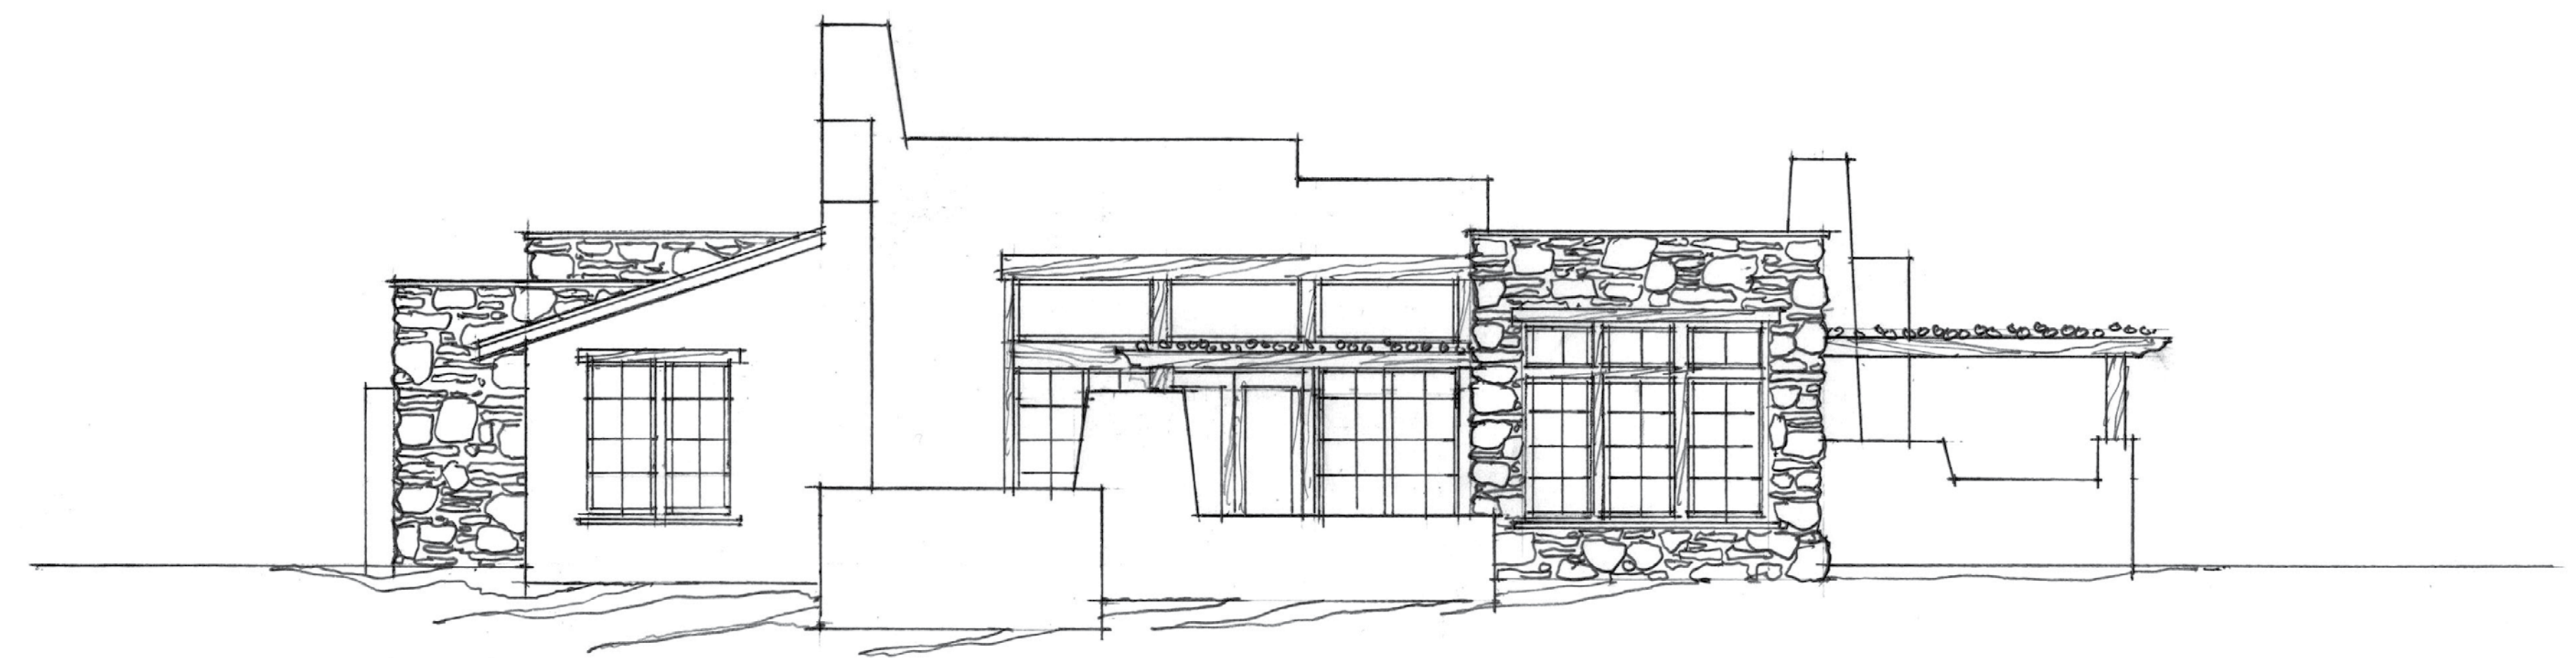

Front Elevation

Main Casita
1,000 sf

Lock Off Casita
550 sf

Rear Elevation

Left Elevation

Right Elevation

HACIENDA

1,550 sf total

PALISADE CASITA VILLAGE
GATEWAY CANYONS