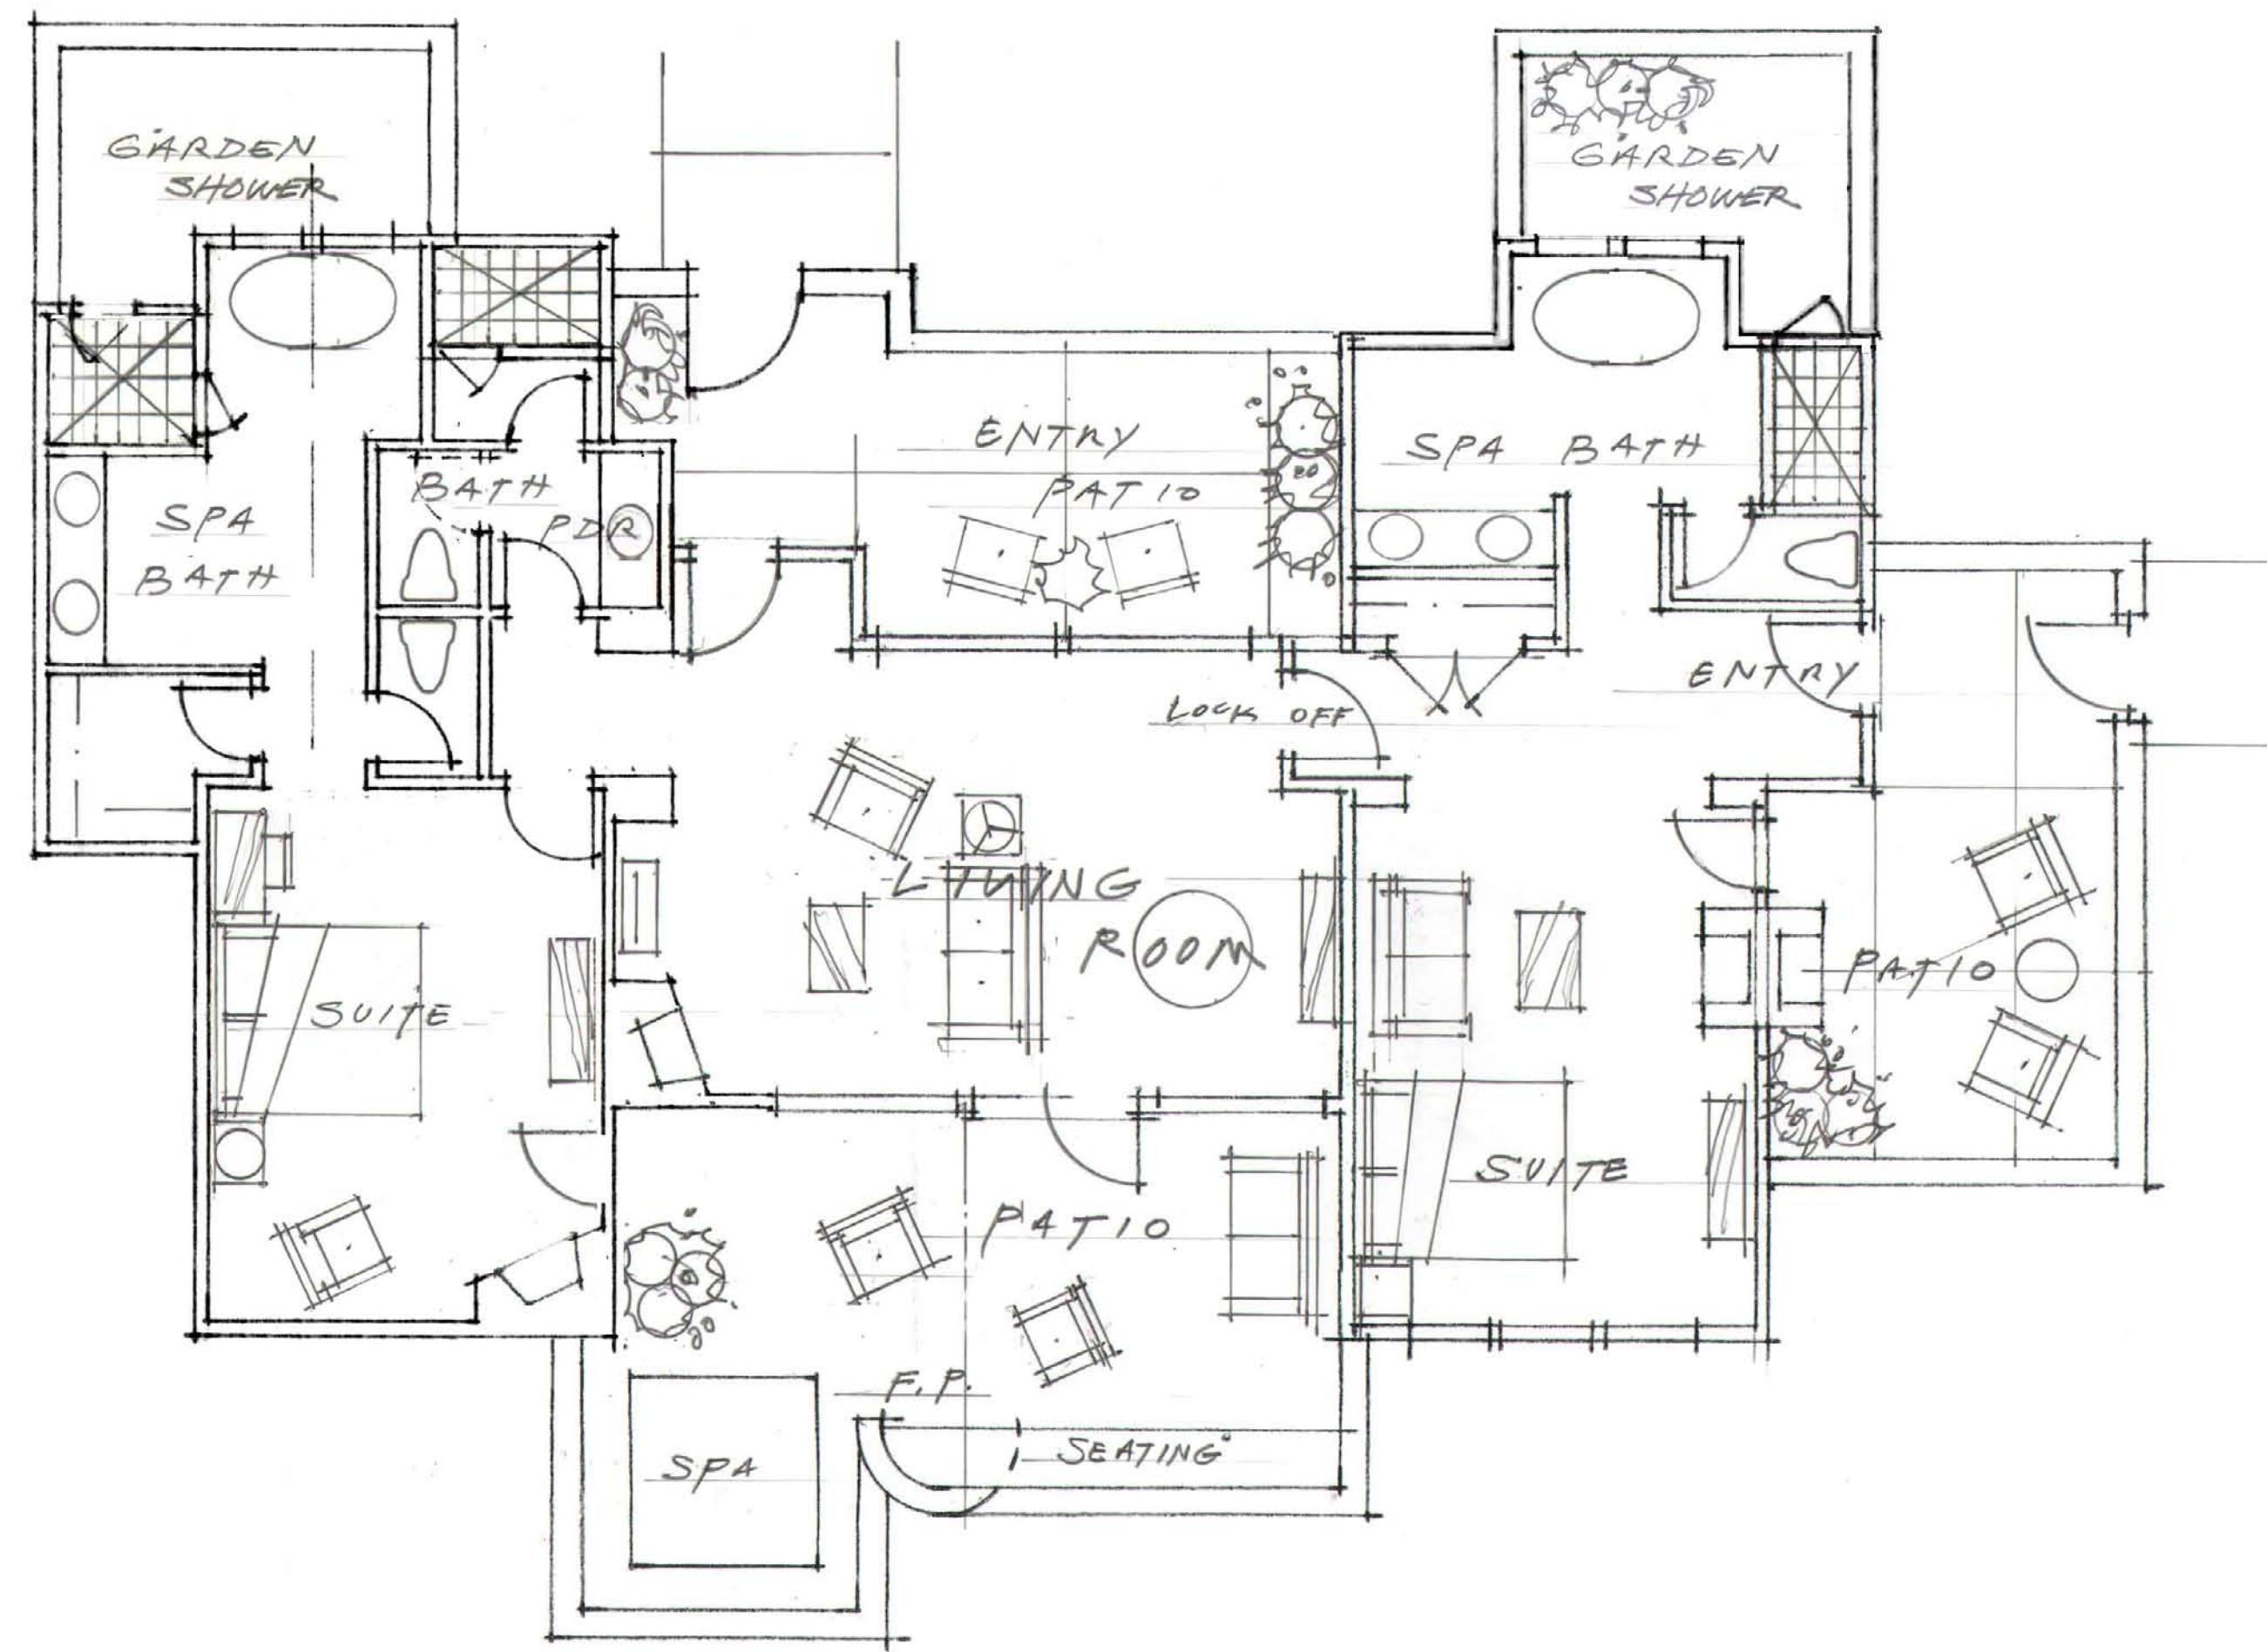

Front Elevation

Main Casita
1,000 sf

Lock Off Casita
550 sf

Rear Elevation

Left Elevation

Right Elevation

HACIENDA

1,550 sf total

PALISADE CASITA VILLAGE
GATEWAY CANYONS