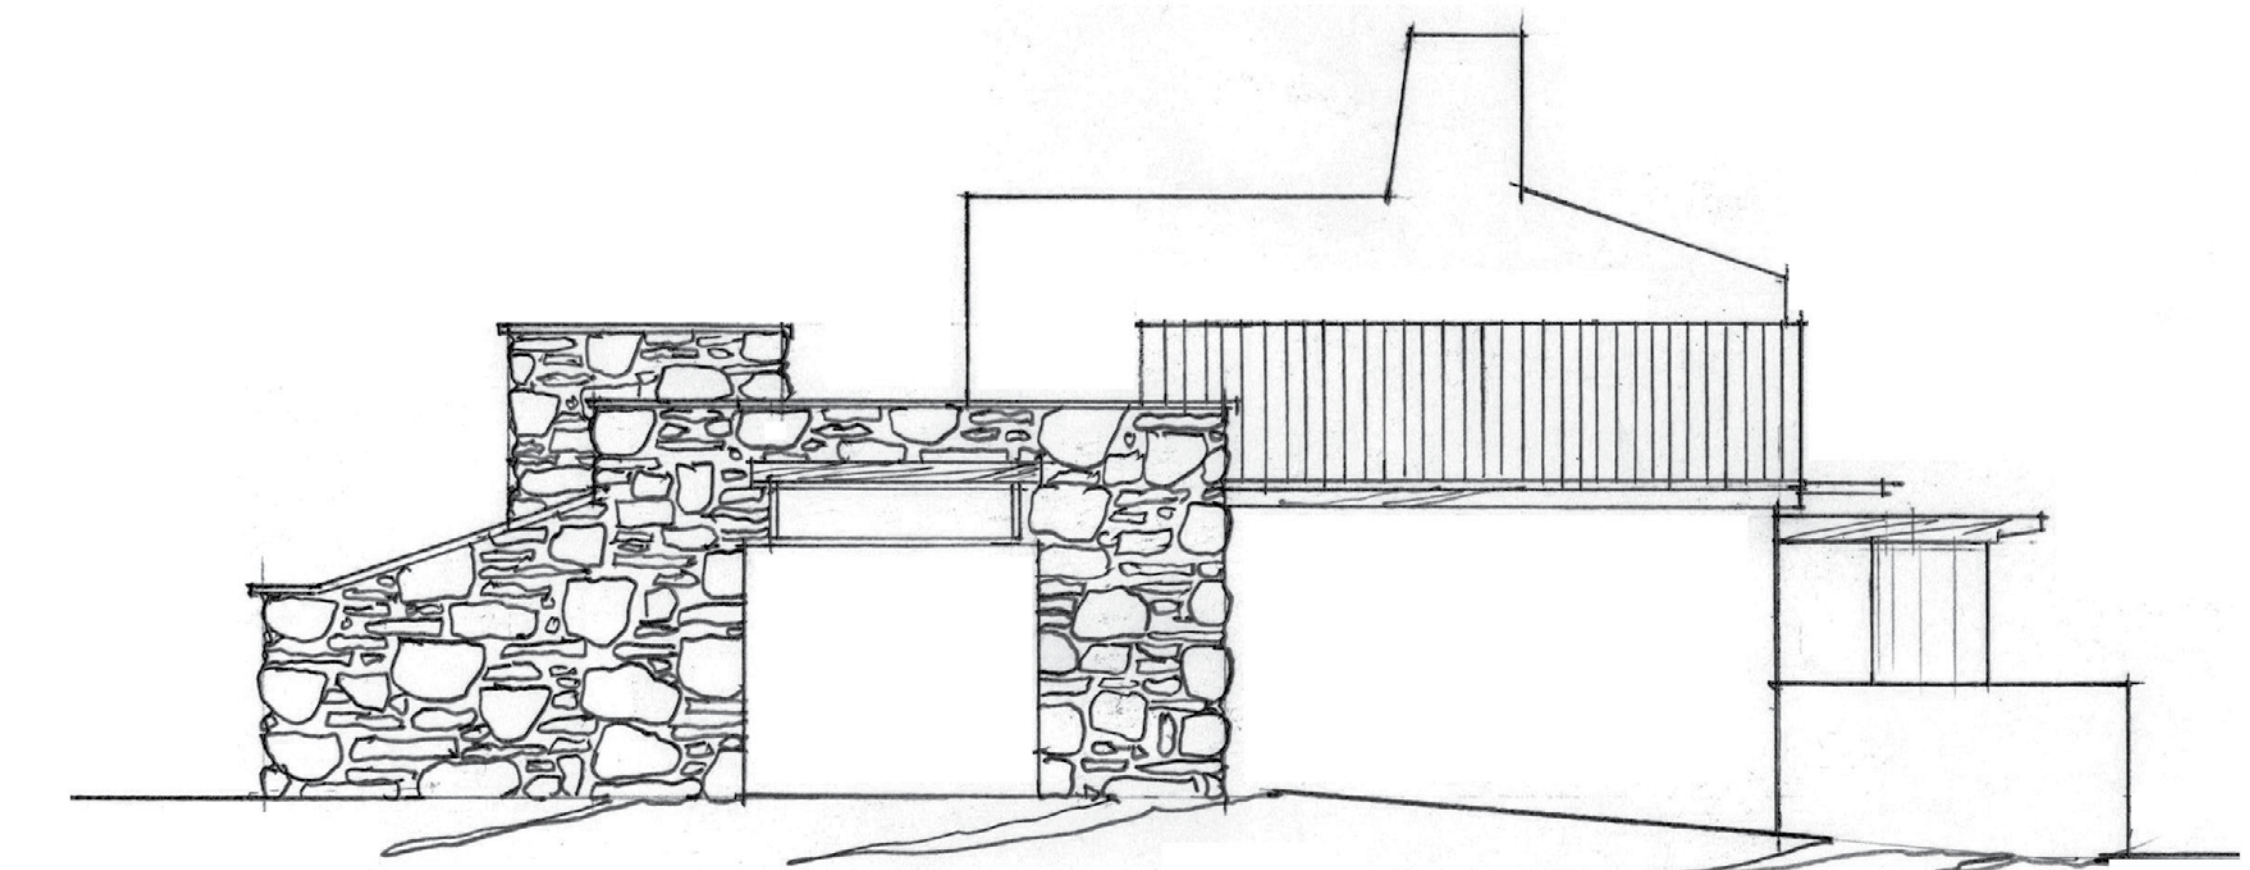

Front Elevation

Main Casita
1,000 sf

Lock Off Casita
550 sf

Rear Elevation

Left Elevation

Right Elevation

HACIENDA

1,550 sf total

PALISADE CASITA VILLAGE
GATEWAY CANYONS